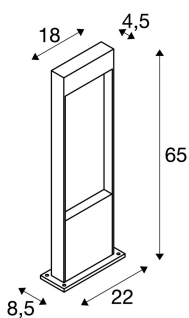

## FLATT POLE 65

Outdoor LED floor stand, 3000K, IP65, anthracite/brown

Would you like a floor stand which can be effortlessly mounted on the floor? This should have a safety class of at least IP 65, and therefore be thus dustproof and protected from water spray from various directions. Our FLATT POLE 65 has IP 65 and is therefore brilliant for lighting a path or the terrace. Are you looking for amazing light for your outdoor area? This is provided by the built-in Premium LED of the FLATT POLE 65 floor stand. Incidentally, the FLATT POLE 65 gives you even more advantages as a part of the SLV family. Because we have been successful with our lighting concepts for 40 years, and keep setting the bar higher for ourselves and our products.

## TECHNICAL DATA

Item no.:	1002957
Primary nominal voltage	100-240V ~50/60Hz mA/V
Secondary power / secondary voltage	350 mA/V
Length	18.0 cm
Width	4.5 cm
Height	65.0 cm
Net weight	3.444 kg
Gross weight	3.91 kg
IP Code	IP 65
Safety class	I
Impact resistance class	IK03
Impact resistance	0,3499999999999998 Joule
Assembly	Surface
Assembly details	Ground
Wattage	9.7 W
Lumen	400 lm
CRI	>80
Binning	6
Service life	54000 h
Ambient temperature	40 °C
Minimum ambient temperature	-25 °C
Maximum ambient temperature	40 °C