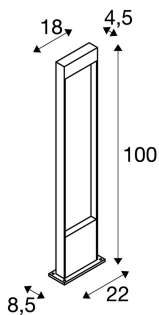

FLATT POLE 100

Outdoor LED floor stand, 3000K, IP65, anthracite

Would you like a floor stand which can be effortlessly mounted on the floor? This should have a safety class of at least IP 65, and therefore be thus dustproof and protected from water spray from various directions. Our FLATT POLE 100 has IP 65 and is therefore brilliant for lighting a path or the terrace. Are you looking for amazing light for your outdoor area? This is provided by the built-in Premium LED of the FLATT POLE 100 floor stand. Incidentally, the FLATT POLE 65 gives you even more advantages as a part of the SLV family. Because we have been successful with our lighting concepts for 40 years, and keep setting the bar higher for ourselves and our products.

TECHNICAL DATA

Item no.:	1002958
Primary nominal voltage	100-240V ~50/60Hz mA/V
Secondary power / secondary voltage	350 mA/V
Length	18.0 cm
Width	4.5 cm
Height	100.0 cm
Net weight	4.593 kg
Gross weight	5.273 kg
IP Code	IP 65
Safety class	I
Impact resistance class	IK03
Impact resistance	0,3499999999999998 Joule
Assembly	Surface
Assembly details	Ground
Wattage	9.7 W
Lumen	400 lm
CRI	>80
Binning	6
Service life	54000 h
Ambient temperature	40 °C
Minimum ambient temperature	-25 °C
Maximum ambient temperature	40 °C

BIG WHITE Page	569
----------------	-----

Accessories

228730	CONNECTION BOX , 3-pin, IP68
--------	------------------------------

Notes
