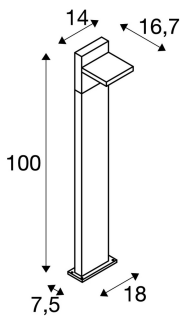

## ABRIDOR POLE 100

Outdoor LED floor stand IP55 anthracite 3000/4000K

The aluminium luminaires in the ABRIDOR family provide solutions for the wall light and floor stand area. Thanks to its IP55 protection class, the luminaires are suitable for outdoor use. The electrical connection is made directly to the 230V mains power supply. The unusual lamp head means that the built-in LED has particularly wide light distribution.

## TECHNICAL DATA

Item no.:	1002992
Primary nominal voltage	100-277V ~50/60Hz mA/V
Secondary power / secondary voltage	300 mA/V
Length	14.0 cm
Width	3.6 cm
Height	100.0 cm
Net weight	3.581 kg
Gross weight	4.49 kg
IP Code	IP 55
Safety class	I
Impact resistance class	IK03
Impact resistance	0,3499999999999998 Joule
Assembly	Surface
Assembly details	Ground
Wattage	14.0 W
Lumen	750 lm
Ambient temperature	40 °C
Minimum ambient temperature	-25 °C
Maximum ambient temperature	40 °C
BIG WHITE Page	574