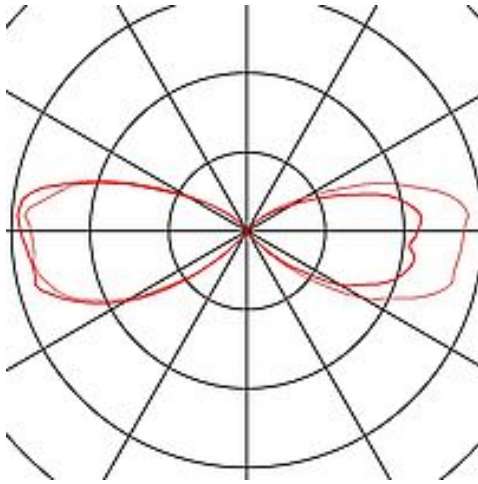

## RUSTY SQUARE 70

outdoor floor stand, TC-DSE, IP55, square, rusted iron, L/W/H 12/12/71 cm, max. 11W

Article number	229421
Feed-in capability	No
LBS code	TC(...)SE
Lamp	TC(...)SE
Lampholder / Socket	E27
Number of light sources	1
Lamp included	No
Length	12 cm
Width	12 cm
Height	71 cm
Net weight	17.613 kg
Gross weight	18.484 kg
Voltage	230V ~50Hz
Max. wattage	11 Watt
Protection class	II
IP-rating	IP 55
Material	FeCSi steel/plastic PC
Colour	Rusted iron
Way of mounting	Surface floor mounting
Remark 1	Mounting set included
Remark 2	Each fitting is unique
Remark 3	Maximum dimensions energy-saving lamp (Ø / L): 4.8 / 13.5 cm
Energy efficiency class	A++
Catalogue page	BIG WHITE 2018: 680

The directly radiating floor stands of the RUSTY SQUARE series convince by their exceptional rust look. This is achieved by a special chemical treatment of the FeCSi steel used, which produces a controlled rust layer on the surface, which protects the actual material from further corrosion. This makes the luminaires unique pieces and an absolutely special feature wherever they are installed. With protection class IP55, they are suitable for outdoor use. As an option an earth spike as well as a connection box for safe electrical connection are available within the bollard. The electrical connection of the versions available is made to the 230V mains supply. This luminaire is suitable for lamps of energy classes: A - A+