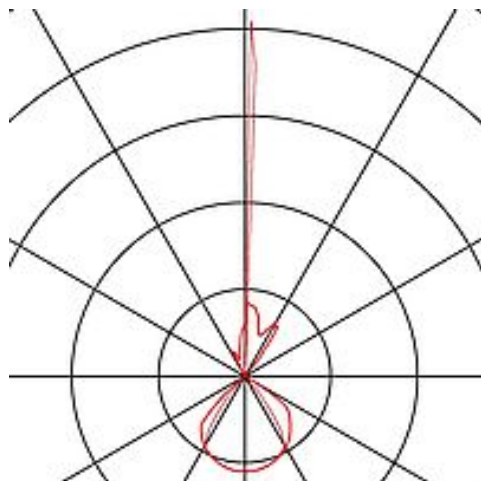

## OUT-BEAM

outdoor wall light, LED, 3000K, beam up/flood down, anthracite

Article number	229665
Feed-in capability	No
Lamp included	Yes
Width	15 cm
Height	15 cm
Depth	15.8 cm
Net weight	1.555 kg
Gross weight	1.79 kg
Voltage	120-277~50/60 . 500 Volts
Protection class	I
IP-rating	IP 44
Beam angle	80 Degree
Material	Aluminium/glass
Colour	anthracite
Way of mounting	Surface wall mounting
Average lifespan	25000 Hours
Colour temperature	3000 Kelvin
Colour rendering index	80
Luminous flux	740 lm
Energy efficiency class	A++
Catalogue page	BIG WHITE 2018: 757

The OUT BEAM series LED wall light, available in single-headed and double-headed versions, was designed especially as an architectural accent illumination. The LED light sources lie opposite each other and are covered by glass, they produce a narrow and a wide beam respectively and thus create the special up/down effect. Thanks to its IP44 protection class, the luminaire is suitable for outdoor use. The electrical connection of the luminaire is made directly to the 230V mains supply thanks to the built-in LED driver. The OUT BEAM series also includes wall lights for halogen lamps.