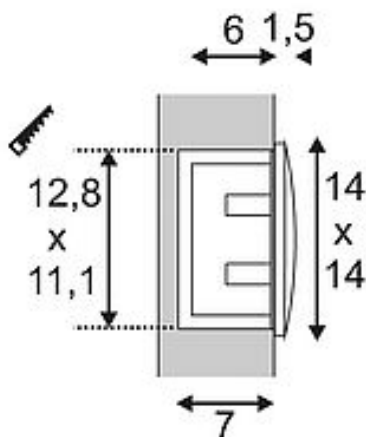

SLV DOWNUNDER OUT LED L
outdoor recessed wall light, LED, 3000K, white

| | |
|---------------------------|----------------------------------|
| Article number | 233611 |
| Feed-in capability | No |
| Lamp included | No |
| Installation length | 12.8 cm |
| Installation width | 11.1 cm |
| Installation depth | 7 cm |
| Width | 14 cm |
| Height | 14 cm |
| Depth | 5 cm |
| Net weight | 0.488 kg |
| Gross weight | 0.548 kg |
| Voltage | 220-240V ~50/60Hz sec. 20mA |
| Protection class | I |
| IP-rating | IP 55 |
| Average lifespan | 20000 Hours |
| Colour temperature | 3000 Kelvin |
| Colour rendering index | 80 |
| Luminous flux | 155 lm |
| Energy efficiency class | A++ |
| Way of mounting | Recessed mounted / Wall recessed |
| Colour | white |
| Form | square |
| Light distribution type 1 | direct |
| Light distribution type 2 | symmetric |
| Light distribution type 3 | indirect |
| Material | TBD |

The DOWNUNDER OUT LED L recessed wall light is made of aluminium, and outfitted with high output SMD LEDs that produce downward directed, glare-free light emission. Thanks to its IP55 protection class, the luminaire is suitable for outdoor use. The luminaire is connected directly to the 230V mains supply. A mounting pot is included in the delivery for simple assembly.