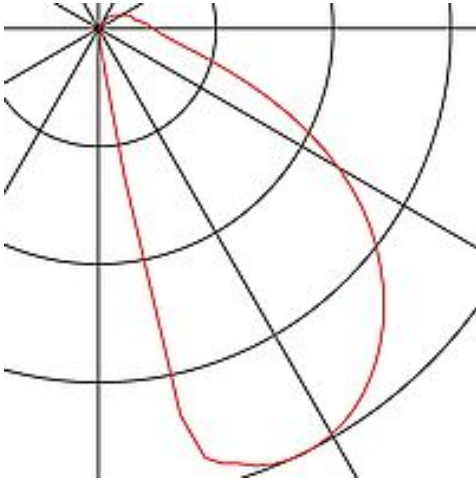

SLV DOWNUNDER OUT LED L
outdoor recessed wall light, LED, 3000K, white

| | |
|---------------------------|----------------------------------|
| Article number | 233611 |
| Feed-in capability | No |
| Lamp included | No |
| Installation length | 12.8 cm |
| Installation width | 11.1 cm |
| Installation depth | 7 cm |
| Width | 14 cm |
| Height | 14 cm |
| Depth | 5 cm |
| Net weight | 0.488 kg |
| Gross weight | 0.548 kg |
| Voltage | 220-240V ~50/60Hz sec. 20mA |
| Protection class | I |
| IP-rating | IP 55 |
| Average lifespan | 20000 Hours |
| Colour temperature | 3000 Kelvin |
| Colour rendering index | 80 |
| Luminous flux | 155 lm |
| Energy efficiency class | A++ |
| Way of mounting | Recessed mounted / Wall recessed |
| Colour | white |
| Form | square |
| Light distribution type 1 | direct |
| Light distribution type 2 | symmetric |
| Light distribution type 3 | indirect |
| Material | TBD |

The DOWNUNDER OUT LED L recessed wall light is made of aluminium, and outfitted with high output SMD LEDs that produce downward directed, glare-free light emission. Thanks to its IP55 protection class, the luminaire is suitable for outdoor use. The luminaire is connected directly to the 230V mains supply. A mounting pot is included in the delivery for simple assembly.