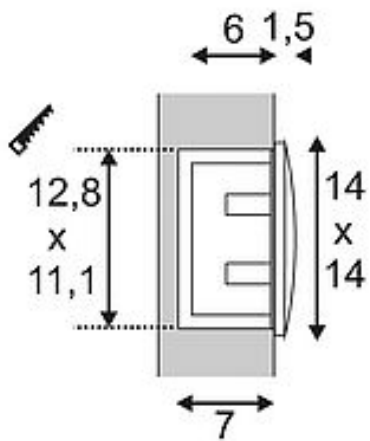

Installation depth 7 cm

Width 14 cm

Height 14 cm

Depth 5 cm

Net weight 0.488 kg

Gross weight 0.549 kg

Voltage 220-240V ~50/60Hz sec. 20mA

Protection class I

Form square

Light distribution type 1 direct

Light distribution type 2 symmetric

Light distribution type 3 indirect

Material TBD

The DOWNUNDER OUT LED L recessed wall light is made of aluminium, and outfitted with high output SMD LEDs that produce downward directed, glare-free light emission. Thanks to its IP55 protection class, the luminaire is suitable for outdoor use. The luminaire is connected directly to the 230V mains supply. A mounting pot is included in the delivery for simple assembly.