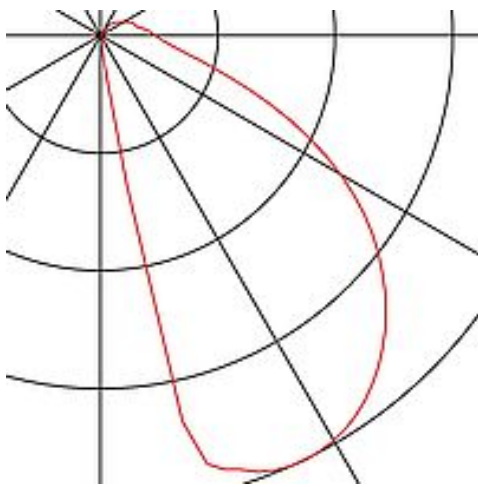

Form square

Light distribution type 1 direct

Light distribution type 2 symmetric

Light distribution type 3 indirect

Material TBD

The DOWNUNDER OUT LED L recessed wall light is made of aluminium, and outfitted with high output SMD LEDs that produce downward directed, glare-free light emission. Thanks to its IP55 protection class, the luminaire is suitable for outdoor use. The luminaire is connected directly to the 230V mains supply. A mounting pot is included in the delivery for simple assembly.