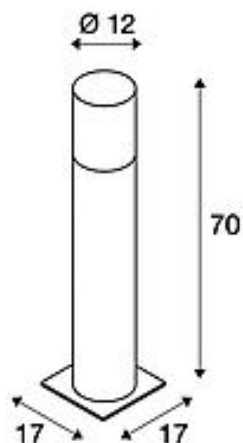

LISENNE POLE 70

E27, grey, IP54

SLV

Article number	1000666
Product family	LISENNE
Feed-in capability	No
Lampholder / Socket	E27
Number of light sources	1
Lamp included	No
Height	70 cm
Diameter	12 cm
Net weight	12.451 kg
Gross weight	13.499 kg
Voltage	230V ~50/60Hz
Max. wattage	23 Watt
Protection class	I
IP-rating	IP 54
Energy efficiency class	A++
Colour	Grey / smoked glass
Form	round
Light distribution type 1	direct - indirect
Light distribution type 2	rotational symmetric
Material	Basalt/glass

Articles of this series

231360	LISENNE-O, outdoor table lamp, TC-(D,H,T,Q)SE, round, max. 23W
231361	LISENNE-O, outdoor ceiling light, TC-(D,H,T,Q)SE, round, max. 23W
155702	LISENNE, table lamp, TC-(D,H,T,Q)SE, stone-grey, max. 23W
155714	LISENNE, pendant, TC-(D,H,T,Q)SE, stone-grey, max. 23W
155752	LISENNE, wall light, TC-(D,H,T,Q)SE, stone-grey, max. 23W
1000665	LISENNE POLE 40, E27, grey, IP54