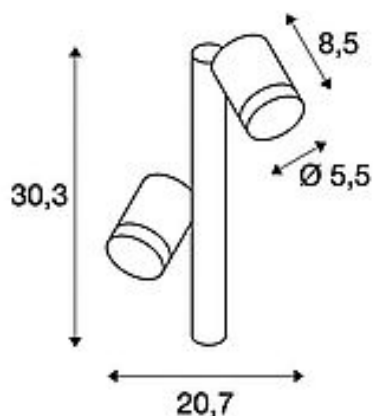

HELIA

outdoor floor stand, double-headed, LED, 3000K, IP55, anthracite, 16W, optional spike luminaire

| | |
|---------------------------|----------------------|
| Article number | 233285 |
| Product family | HELIA |
| Feed-in capability | No |
| Lamp included | No |
| Tilt range | 90 Degree |
| Rotation range | 350 Degree |
| Width | 5.5 cm |
| Height | 30.3 cm |
| Depth | 20.7 cm |
| Net weight | 0.989 kg |
| Gross weight | 1.33 kg |
| Voltage | 220-240V ~50/60Hz |
| Protection class | I |
| IP-rating | IP 55 |
| Beam angle | 38 Degree |
| Average lifespan | 30000 Hours |
| Colour temperature | 3000 Kelvin |
| Colour rendering index | 80 |
| Luminous flux | 900 lm |
| Energy efficiency class | A++ |
| Colour | anthracite |
| Light distribution type 1 | direct |
| Light distribution type 2 | rotational symmetric |
| Material | Aluminium |
| Type of plug | open cable end |