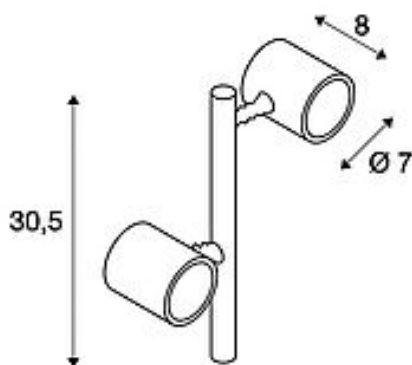

MYRA 2

outdoor spike luminaire, double-headed, LED GU10 51mm, IP44, silver-grey, 18W

Article number	233184
Product family	MYRA
Feed-in capability	No
Lampholder / Socket	GU10
Number of light sources	2
Lamp included	No
Tilt range	45 Degree
Rotation range	340 Degree
Width	25 cm
Height	30.5 cm
Net weight	1.078 kg
Gross weight	1.479 kg
Voltage	220-240V ~50/60Hz
Max. wattage	4 Watt
Protection class	II
IP-rating	IP 44
Energy efficiency class	A++
Lamp	LED GU10 51mm
Colour	Silver-grey
Light distribution type 1	direct
Material	Aluminium
Type of plug	open cable end

With the double-headed, aluminium-made lamp head MYRA 2, both spots are adjustable. Thanks to its IP44 protection class, the luminaire is suitable for outdoor use. The luminaire is connected to the 230V mains supply. With the accessories available such as extension rod, stand base and earth spikes, the luminaire is freely configurable. Concrete anchor sets and hanger bolt sets are available as optional mounting accessories. The MYRA series includes other wall luminaires as well as display fittings and can therefore be used universally. This luminaire is compatible with bulbs of the energy classes: A - A++