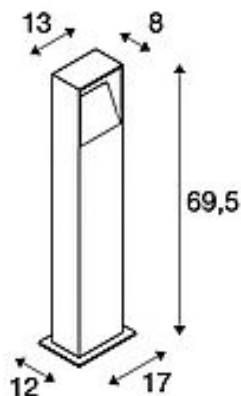

Height 69.5 cm

Net weight 2.978 kg

Gross weight 3.923 kg

Voltage 100-240V ~50/60Hz sec. 500mA

Protection class I

IP-rating IP 44

Average lifespan 40000 Hours

Colour temperature 3000 Kelvin

Colour rendering index 80

Luminous flux 420 lm

Energy efficiency class A++

Colour anthracite

Form square

Light distribution type 1 direct - indirect

Light distribution type 2 symmetric

Material Aluminium