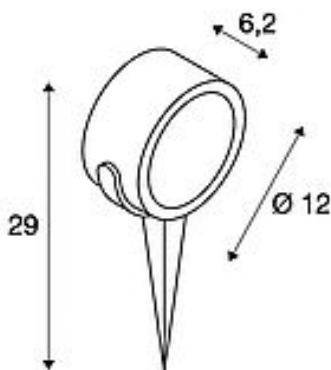

SLV SITRA EARTH 360

outdoor spike luminaire, single-headed, TCR-TSE, IP44, anthracite, max. 9W

Article number	231525
Product family	SITRA
Feed-in capability	No
Lampholder / Socket	GX53
Number of light sources	1
Lamp included	No
Tilt range	90 Degree
Length	12 cm
Width	6.2 cm
Height	12 cm
Net weight	0.686 kg
Gross weight	0.784 kg
Voltage	230V ~50Hz
Max. wattage	9 Watt
Protection class	I
IP-rating	IP 44
Energy efficiency class	A++
Way of mounting	Surface mounted / Surface ground
Lamp	TCR-TSE
Colour	anthracite
Form	round
Light distribution type 1	direct
Material	Aluminium/glass
Type of plug	IP Schuko plug

This spike luminaire of the SITRA 360 SPIKE made from aluminium is suitable for almost all outdoor lighting requirements by a built-in rotatable and tiltable lamp head and IP44 protection class. The electrical connection is made using the connection lead and mains plug to the 230V mains supply. The SITRA 360 SPIKE also includes floor stands, wall and ceiling lights and can therefore be used universally. This luminaire is compatible with bulbs of the energy classes: B - A++