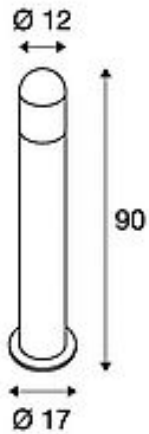

## C-POL

outdoor floor stand, TC-(D,H,T,Q)SE, IP54, anthracite, max. 24W

Article number	231475
Product family	C-POL
Feed-in capability	No
Lampholder / Socket	E27
Number of light sources	1
Lamp included	No
Height	90 cm
Diameter	12 cm
Net weight	3.137 kg
Gross weight	3.916 kg
Voltage	230V ~50Hz
Max. wattage	24 Watt
Protection class	I
IP-rating	IP 54
Energy efficiency class	A++
Colour	anthracite
Form	cylindric
Light distribution type 1	direct - indirect
Light distribution type 2	symmetric
Material	Aluminium/plastic PC

#### Articles of this series

231465 C-POL WALL, outdoor wall light, TC-(D,H,T,Q)SE, IP54, anthracite, max. 24W

The C-POL series floor stand made from aluminium provides glare-free illumination by the construction of the incorporated grid. It is suitable for use outdoors thanks to its IP44 protection class. The C-POL series also contains a wall light and can therefore be used universally. As an option a connection box for safe electrical connection to the round luminaire upright, is available. The connection of the luminaire is made to the 230V mains supply. This luminaire is compatible with bulbs of the energy classes: A - A+