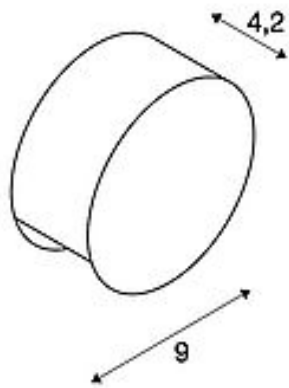

PEMA

wall light, LED, 3000K, IP44, silver-grey, 4 W

Article number	231012
Feed-in capability	No
Lamp included	No
Depth	4.2 cm
Diameter	9 cm
Net weight	0.302 kg
Gross weight	0.338 kg
Voltage	230V ~50Hz
Protection class	I
IP-rating	IP 44
Average lifespan	30000 Hours
Colour temperature	3000 Kelvin
Colour rendering index	80
Luminous flux	125 lm
Energy efficiency class	A++
Way of mounting	Surface mounted / Wall mounted
Colour	Silver-grey
Form	round
Light distribution type 1	direct
Light distribution type 2	symmetric
Material	Aluminium

The PEMA wall light is equipped with a high-performance power LED available in warm white light colour version. The electrical connection of the luminaire, which is made from aluminium, is made directly to the 230V mains supply. Thanks to its IP44 protection class, the luminaire is suitable for outdoor use. This luminaire contains built-in LED lamps. EEL A - A++ The lamps in the luminaire cannot be replaced.