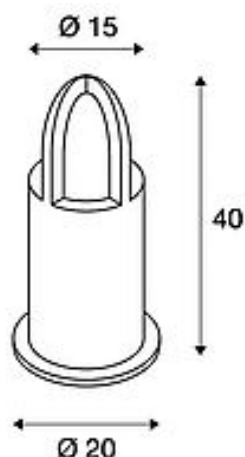

## RUSTY CONE 40

outdoor floor stand, TC-DSE, IP54, round, rusted iron, Ø/H 15/40 cm, max. 11W

Article number	229431
Feed-in capability	No
Lampholder / Socket	E27
Number of light sources	1
Lamp included	No
Height	40 cm
Diameter	15 cm
Net weight	11.78 kg
Gross weight	12.49 kg
Voltage	230V ~50Hz
Max. wattage	11 Watt
Protection class	II
IP-rating	IP 54
Energy efficiency class	A++
Way of mounting	Surface mounted / Surface ground
Lamp	TC(...)SE
Colour	Rusted iron
Form	cylindric
Light distribution type 1	direct - indirect
Light distribution type 2	asymmetric
Material	FeCSi steel/plastic PC