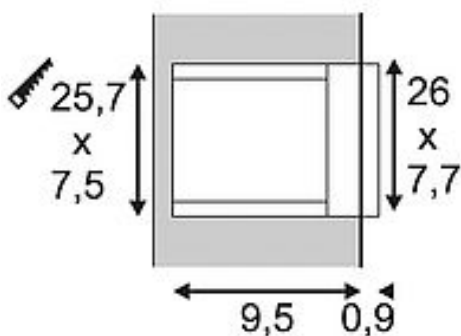

**SLV BRICK MESH**

outdoor recessed wall light, LED, 3000K, IP54, stainless steel, 4W

Article number	229110
Product family	BRICK
Feed-in capability	No
Lamp included	No
Installation length	7.5 cm
Installation width	25.7 cm
Installation depth	9.5 cm
Width	26 cm
Height	7.7 cm
Depth	10.4 cm
Net weight	1.574 kg
Gross weight	1.767 kg
Voltage	100-240V ~50/60Hz sec. 24V DC
Protection class	I
IP-rating	IP 54
Average lifespan	30000 Hours
Colour temperature	3000 Kelvin
Colour rendering index	80
Luminous flux	52 lm
Energy efficiency class	A++
Way of mounting	Recessed mounted / Wall recessed
Colour	Stainless steel
Form	square
Light distribution type 1	direct
Light distribution type 2	symmetric
Material	Stainless steel 316 / Aluminium / Glass