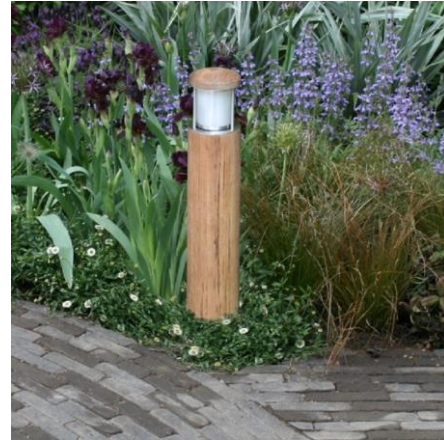

## E1072T - Nimbus 70 Bollard Light - Teak

The E1072T is a 240-volt E27 fitting Bollard light in natural teak finish. Further application of oil, stain or varnish may be applied by the customer. These lights are 700 mm height, making them ideal for use driveway, path or decking illumination.

### PHYSICAL DATA

The E1072T is an IP44 rated bollard light measuring 700mm x 100mm and may be bolted to paving and slabs or an optional ground-mount which can be installed in concrete prior to electrical installation. A further optional galvanised ground spike is available for installation in planting and lawn areas. The polycarbonate diffuser softens the light, with all metal parts made from 316 grade stainless steel. For added security, Nimbus models feature concealed allen screw fixings for the top cap assembly. The E1072T comes fitted with a 2 metre heavy duty rubber three core 1.5mm HO7 RNF cable. The choice of 7W LED candle lamps or up to 20w E27 compact fluorescent lamps is down to customer preference.