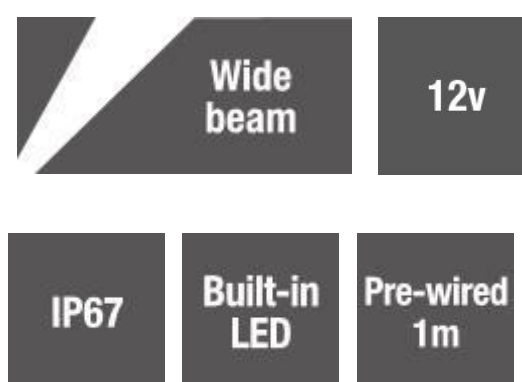

E3111W-N- Navigator Minor - Stainless Steel - 12v - White LED - Round

Description

E3111W-N is a white LED deck and recessed light which consumes a tiny amount of power and stays cool to the touch, adding a stylish modern element to a garden lighting scheme. Navigator Minor are used to mark out the shape of a deck, patio or terrace, to outline paths and light small steps. To outline a deck or patio space with a distinctive shape, start at the corners of the decking or paving and space lights about 0.8 - 1.2 metres apart.

Electrical data	12v 0.3w 4000K 21.5lm
Colour/ Finish	316 Grade Stainless Steel top.
Exterior Dimensions	Top 40mm diameter. body of 58mm. sleeve 32mm x 70mm

Installation guidelines

Navigator lights can be arranged in custom layouts using cable joint kits and 1.5mm cable, which is more flexible than kit-type products. Connect to the end of a low voltage cable using T9962 cable joint kit; for splicing into a run of cable use T9963 cable splice kit.