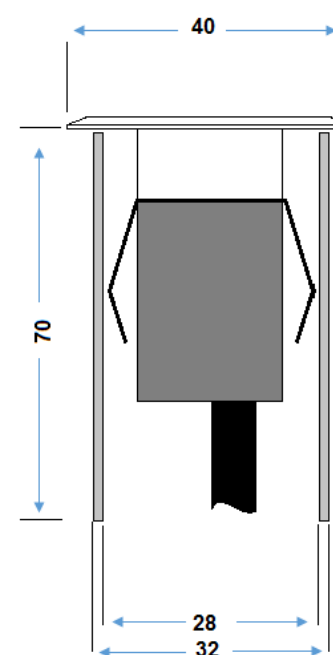

E3111W-N- Navigator Minor - Stainless Steel - 12v - White LED - Round

Description

E3111W-N is a white LED deck and recessed light which consumes a tiny amount of power and stays cool to the touch, adding a stylish modern element to a garden lighting scheme. Navigator Minor are used to mark out the shape of a deck, patio or terrace, to outline paths and light small steps. To outline a deck or patio space with a distinctive shape, start at the corners of the decking or paving and space lights about 0.8 - 1.2 metres apart.

Electrical data	12v 0.3w 4000K 21.5lm
Colour/ Finish	316 Grade Stainless Steel top.
Exterior Dimensions	Top 40mm diameter. body of 58mm. sleeve 32mm x 70mm

Installation guidelines

Navigator lights can be arranged in custom layouts using cable joint kits and 1.5mm cable, which is more flexible than kit-type products. Connect to the end of a low voltage cable using T9962 cable joint kit; for splicing into a run of cable use T9963 cable splice kit.