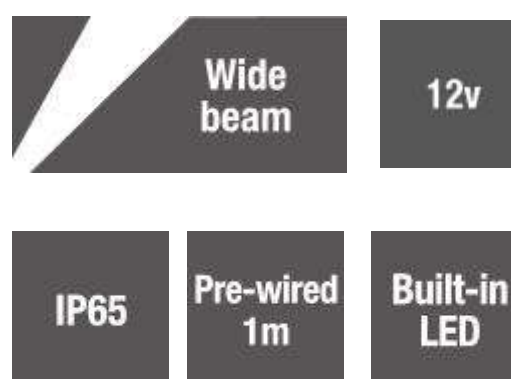

E3111WWN- Elipta Navigator Minor - Stainless Steel - 12v - Warm White LED - Round

Description

E3111WWN is a 12v warm white LED recessed deck light which consumes a tiny amount of power and stays cool to the touch. The 0.3w LED produces a wide beam of light diffused by a 16mm diameter frosted lens. It is an idea to mark out the shape of a deck, patio or terrace, and to outline paths or provide marker lighting in step risers. To outline a deck or patio space with a distinctive shape, start at the corners of the decking or paving and space LED lights at about 60cm - 1m apart.

Electrical data	12v 0.3w 20lm 3000K. 1 metre 2 core HO5RN-F cable.
Colour/ Finish	316 grade Stainless Steel top.
Exterior Dimensions	Top 40mm diameter. Body length 47mm. sleeve 32mm x 70mm.

Installation guidelines