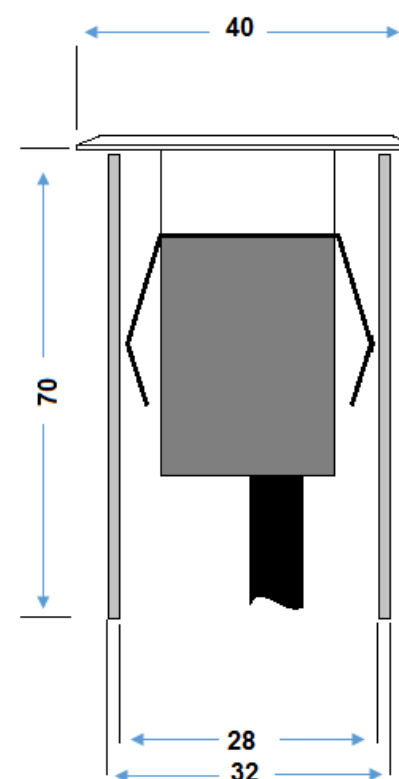

2 YEAR WARRANTY

Exclusions: Damage by machinery, animals or the use of incorrect cleaning materials.
Corrosion due to exposure to salt or chlorine.
Damage due to incorrect installation practices.
Responsibility for 3rd party cost; indirect or consequential loss