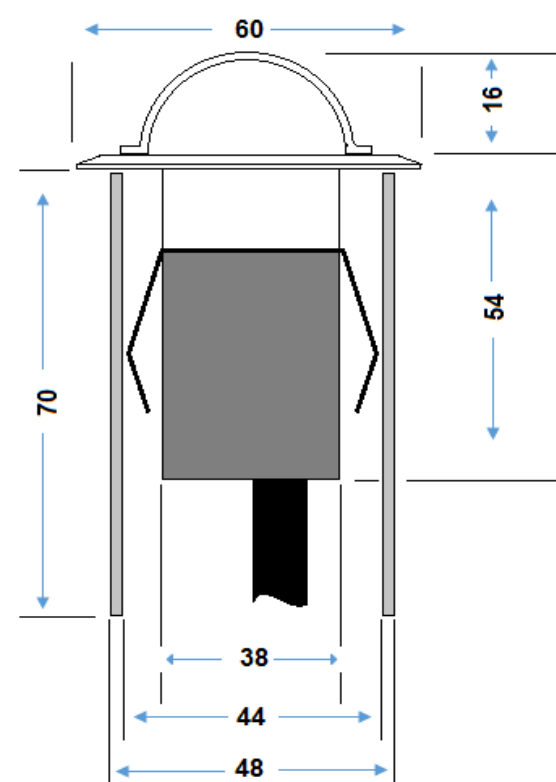

2 YEAR WARRANTY

Internal wiring & lampholder

Exclusions: Damage due to incorrect lamp fitting or lamps above specification. Responsibility for 3rd party cost; indirect or consequential loss