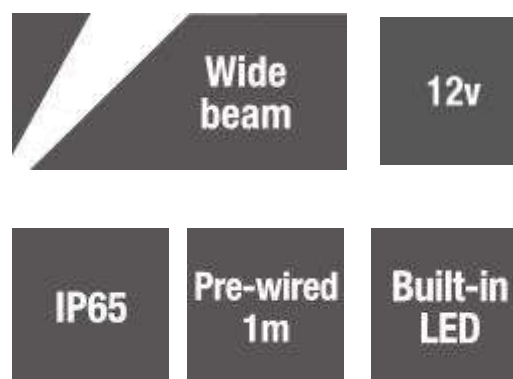

E3421WW - Elipta Navigator Eye - Copper - 12v - Warm White LED - Eyelid

Description

E3421WW is a low energy, high output warm white LED deck and recessed light which consumes a small amount of power and stays cool to the touch. The warm white LED produces a wide 80° beam diffused by the 28mm diameter frosted lens to provide soft lighting compatible with the colour of halogen garden lighting. Install it to light across individual steps or in a wall about 40cm above a patio or deck.

Electrical data	12v 1w 101lm 2700K. 1 metre 2 core HO5RN-F cable.
------------------------	--

Colour/ Finish	Natural Copper top.
-----------------------	---------------------

Exterior Dimensions	Top 60mm diameter. Body length 53mm. sleeve 48mm x 70mm.
----------------------------	--