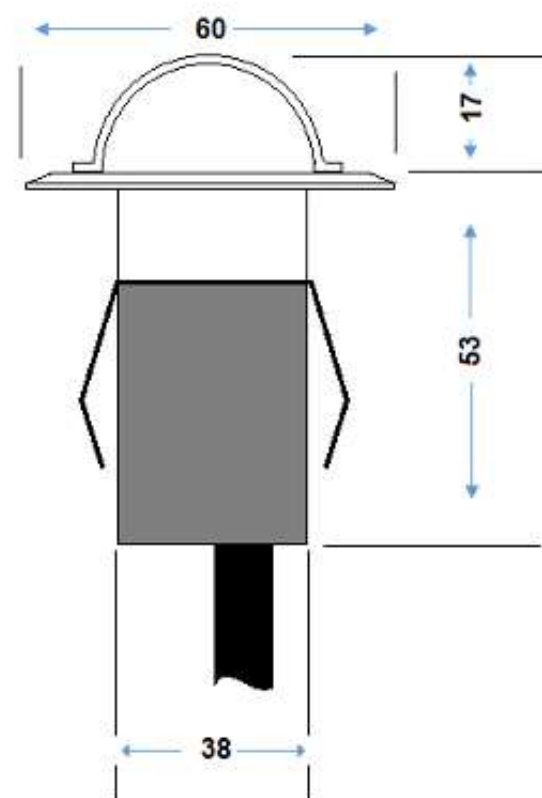

**2 YEAR
WARRANTY**

Exclusions: Damage by machinery, animals or the use of incorrect cleaning materials.
Corrosion due to exposure to salt or chlorine.
Damage due to incorrect installation practices.
Responsibility for 3rd party cost; indirect or consequential loss