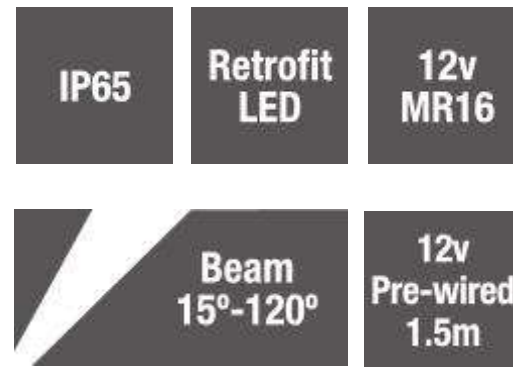

Elipta E6331S- Elipta Pole Spot Solo - Black - 12v Outdoor Spotlight

Description

Elipta E6331 12v Pole Spot Solo is a single pole-mounted spotlight ideal for uplighting trees and taller shrubs from amongst medium-height planting, spotlighting features at ground level or washing light across a lawn, path or gravel area. It is fully adjustable, weatherproof to IP65 and fitted with a 1.5m rubber cable. It accepts a 3w-7w MR16 led lamp. There is space inside the spotlight body to fit an E4010 honeycomb glare louvre or a clip-on MR16 frosted lens or colour filter accessory onto the front of the lamp. Its flush lens sheds water and leaf litter and is easy to clean. 30cm extension stems are available to increase the total height to 70cm or 1m, for which the E6002 Tri-Spike High Stability Ground Spike is recommended (purchase separately). Pole Spot Solo is supplied with the standard E6001 polycarbonate spike.

Electrical	12v MR16. 1.5 metre x 2 core HO7RN-F cable.
Colour/ Finish	Black powder coated aluminium.
Exterior Dimensions	Lamp housing 103mm x 63mm. Height 400mm.

Installation guidelines

1.5 metre of cable fitted. Order T9962 cable joint kit for connection to low voltage cable from a garden lighting transformer. Wire spike spotlights to transformer with 2.5mm² ground burial 2 core low voltage cable available in 50m (T9912) or 25m (T9913) packs: use (T9910) 4mm² cable for longer runs.