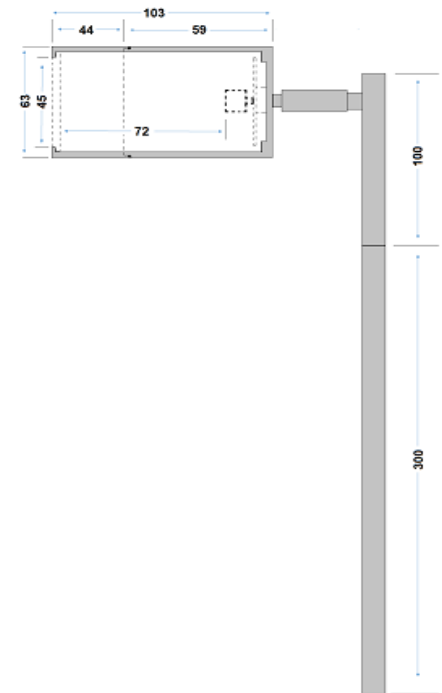

Elipta E6331S- Elipta Pole Spot Solo - Black - 12v Outdoor Spotlight

Description

Elipta E6331 12v Pole Spot Solo is a single pole-mounted spotlight ideal for uplighting trees and taller shrubs from amongst medium-height planting, spotlighting features at ground level or washing light across a lawn, path or gravel area. It is fully adjustable, weatherproof to IP65 and fitted with a 1.5m rubber cable. It accepts a 3w-7w MR16 led lamp. There is space inside the spotlight body to fit an E4010 honeycomb glare louvre or a clip-on MR16 frosted lens or colour filter accessory onto the front of the lamp. Its flush lens sheds water and leaf litter and is easy to clean. 30cm extension stems are available to increase the total height to 70cm or 1m, for which the E6002 Tri-Spike High Stability Ground Spike is recommended (purchase separately). Pole Spot Solo is supplied with the standard E6001 polycarbonate spike.

Electrical	12v MR16. 1.5 metre x 2 core HO7RN-F cable.
Colour/ Finish	Black powder coated aluminium.
Exterior Dimensions	Lamp housing 103mm x 63mm. Height 400mm.

Installation guidelines

1.5 metre of cable fitted. Order T9962 cable joint kit for connection to low voltage cable from a garden lighting transformer. Wire spike spotlights to transformer with 2.5mm² ground burial 2 core low voltage cable available in 50m (T9912) or 25m (T9913) packs: use (T9910) 4mm² cable for longer runs.