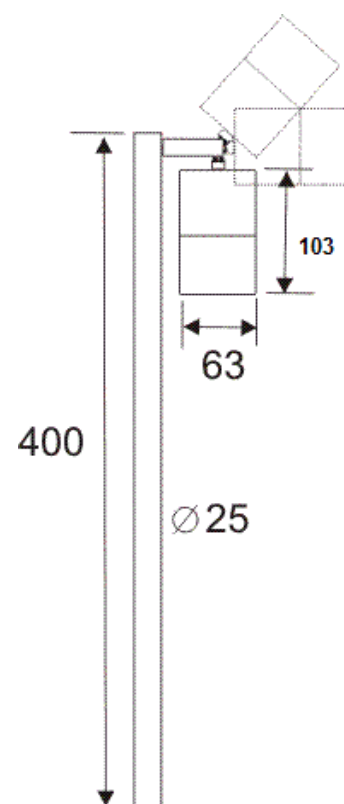

### Description

Elipta E6371 12v Pole Spot Solo is a single pole-mounted spotlight ideal for uplighting trees and taller shrubs from amongst medium-height planting, spotlighting features at ground level or washing light across a lawn, path or gravel area. It is fully adjustable, weatherproof to IP65 and fitted with a 1.5m rubber cable. It accepts a 3w - 7w MR16 led lamp. There is space inside the spotlight body to fit an E4010 honeycomb glare louvre or a clip-on MR16 frosted lens or colour filter accessory onto the front of the lamp. Its flush lens sheds water and leaf litter and is easy to clean. 30cm extension stems are available to increase the total height to 70cm or 1m, for which the E6002 High-stability Ground Spike is recommended (purchase Separately).

Pole Spot Solo is supplied with the standard E6001 polycarbonate spike.

<b>Colour/ Finish</b>	Rustic brown powder-coated pre-treated aluminium.
<b>Exterior Dimensions</b>	103mm x 63mm, not including 400mm pole.

<b>IP65</b>	<b>Retrofit LED</b>	<b>12v MR16</b>
<b>Beam 15°-120°</b>		<b>12v Pre-wired 1.5m</b>

### Installation guidelines

1.5 metre of cable fitted. Order T9962 cable joint kit for connection to low voltage cable from a garden lighting transformer. Wire spike spotlights to transformer with 1.5mm<sup>2</sup> or 2.5mm<sup>2</sup> ground burial 2 core low voltage cable available in 50m (T9912) or 25m (T9913) packs: use T9910 4mm<sup>2</sup> cable for longer runs.