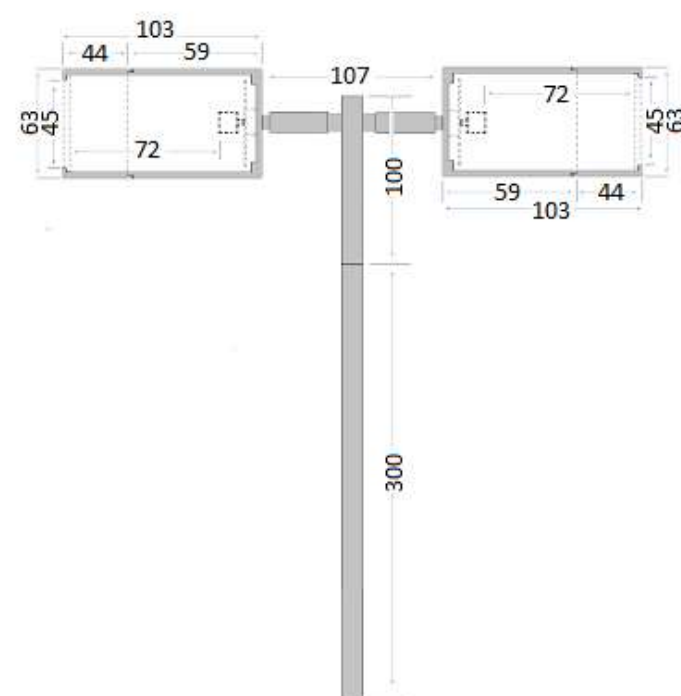

Elipta E6421S- Pole Spot Duo – Natural Copper - 12v

Description

Elipta E6421 12v Pole Spot Duo is a pole-mounted twin spotlight, ideal for uplighting trees and taller shrubs from amongst medium-height planting. It can also be used for spotlighting features at ground level or washing light across a lawn, path or gravel area. It is fully adjustable, weatherproof to IP65 and fitted with a heavy duty 1.5m rubber cable.

It accepts 3w, 5w or 7w L.E.D. lamps.

Pole Spot Solo is supplied with the standard E6001 polycarbonate spike. The high-stability E6002 Tri-Spike which provides firm positioning in loose soils is suggested when using the optional E6011 30cm extension pole the height may be increased to 70cm. Order required spike mount separately.

Colour/ Finish	Natural Solid Copper (not lacquered).
Exterior Dimensions	103mm x 63mm, not including 400mm pole.

IP65	Retrofit LED	12v MR16
12v Pre-wired 1.5m	Beam 15°-120°	

Installation guidelines

1.5 metre of cable fitted. Order T9962 cable joint kit for connection to low voltage cable from a garden lighting transformer. Wire spike spotlights to transformer with 2.5mm² ground burial 2 core low voltage cable available in 50m (T9912) or 25m (T9913) packs: use T9910 4mm² cable for longer runs.