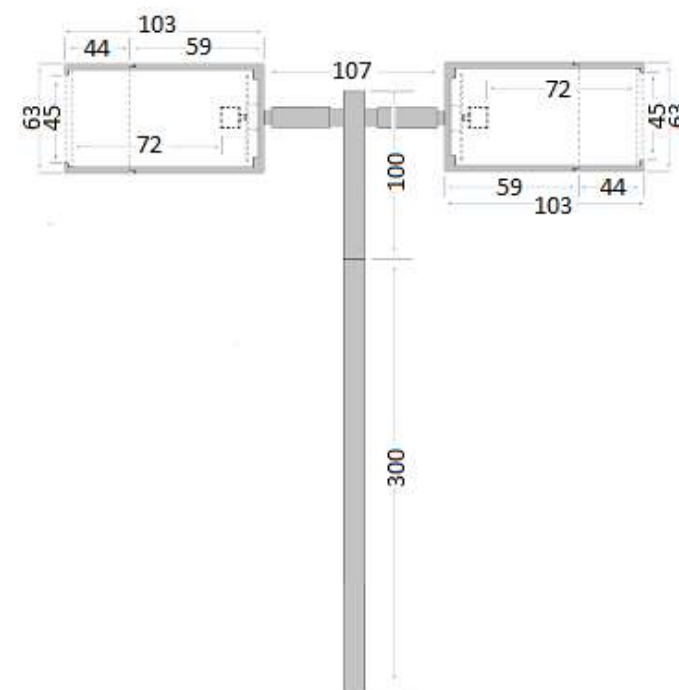

### Description

Elipta E6431 12v Pole Spot Duo is a pole-mounted twin spotlight ideal for uplighting trees and taller shrubs from amongst medium-height planting. It is also good for spotlighting features at ground level or washing light across a lawn, path or gravel area. It is fully adjustable, weatherproof to IP65 and fitted with a 1.5m heavy duty rubber cable.

It accepts MR16 LED lamps up to 7 watts, with space inside for an E4009 honeycomb glare louvre or a variety of clip-on filters.

Pole Spot Solo is supplied with the standard E6001 polycarbonate spike. The high-stability E6002 Tri-Spike which provides firm positioning in loose soils is suggested when using the optional E6011 30cm extension pole the height may be increased to 70cm. Order required spike mount separately.

<b>Colour/ Finish</b>	Black Textured Powder Coated Pre-treated Aluminium.
<b>Exterior Dimensions</b>	103mm x 63mm, not including 400mm pole.

<b>IP65</b>	<b>Retrofit LED</b>	<b>12v MR16</b>
<b>Beam 15°-120°</b>		<b>12v Pre-wired 1.5m</b>