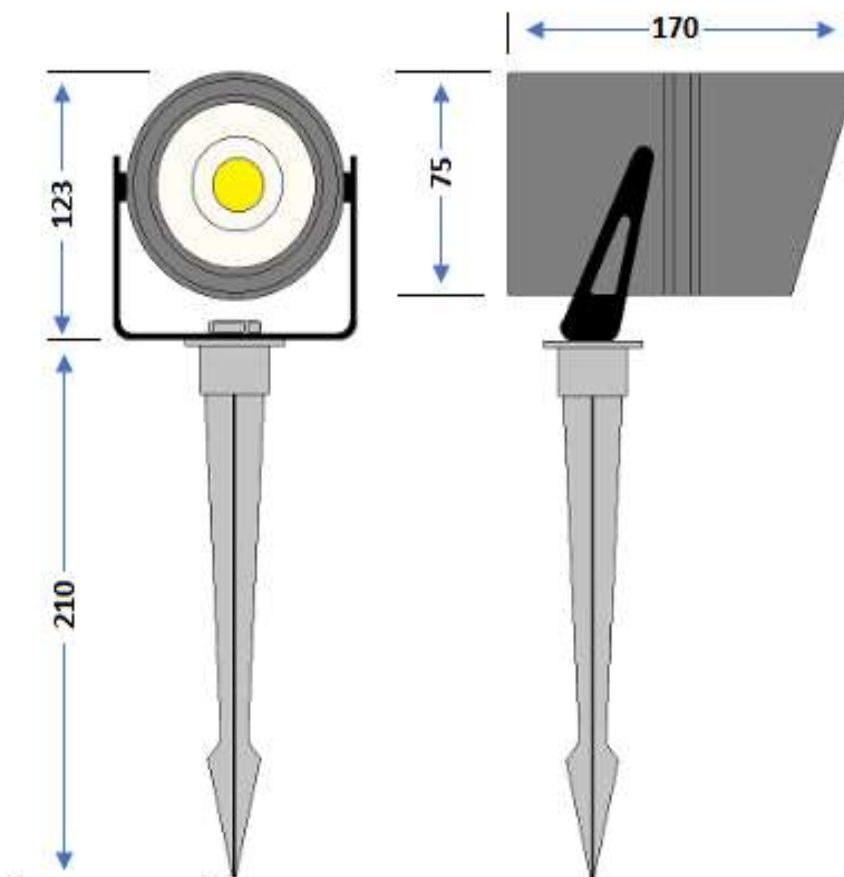

## E9811WW- Titan10 LED Spotlight - 12v - 10w Warm White

### Description

The E9811WW is an adjustable wall or spike-mount 12v LED spotlight with an aluminium body and glare shield powder-coated in black. It has a high-efficiency 10w COB led providing a 3000k warm white and a light output of 750Lm; equivalent to a 75w halogen lamp in a focused 36-degree beam for uplighting trees and focal points.

<b>Electrical data</b>	750Lm, 10w warm white (3000K) built in, non-dimmable, LED
<b>Colour/ Finish</b>	Powder coated black aluminium body.
<b>Exterior Dimensions</b>	170mm x 123mm including bracket.

### Installation guidelines

2 metres of 2 core cable fitted for connection to a transformer or to a cable from a transformer using T9962 cable joint kit or T9963 cable splice kit.

**12v operation requires power from a DC Power Supply Unit, order separately.**