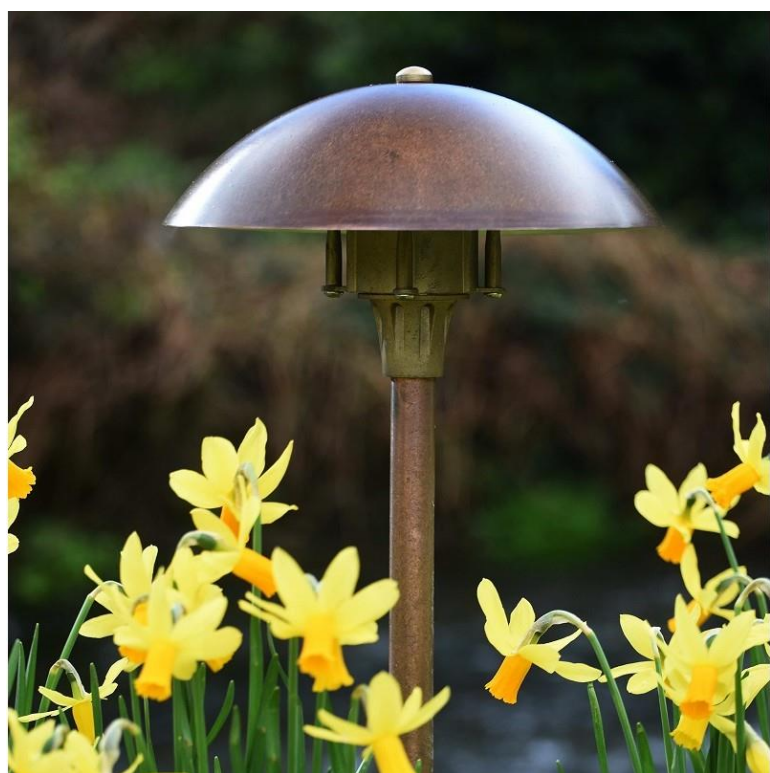

EG6921 – Elipta Domo II Spreadlight - Natural Copper - 12v

Description

Elipta Domo Spreadlights provide a wide, soft pool of light for the illumination of paths or steps and around the terrace, drive and lawn. These 12v IP56 spreadlights hide the light source under the shade for low glare lighting, providing a pool of light about 4m in diameter. All our natural copper fittings come with a polished finish that weathers to a Verdigris Patina, blending naturally with brick, stone and a wide range natural materials.

If a polished look is desired we recommend regular polishing; be sure to remove all traces of polish to prevent dark stains appearing.

Electrical	12v G4 capsule retro-fit LED
Colour/ Finish	High-grade spun copper shade and Solid natural copper body with a polished finish, this will weather to a mottled brown finish in 2-3 years approx.
Exterior Dimensions	540mm high and shade 245mm wide.
Cable	Prewired with 1.5m 1.0mm ² HO7RN-F