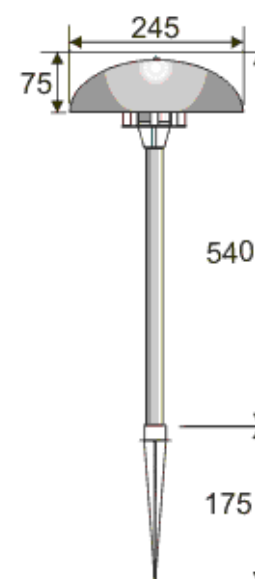

5 YEAR WARRANTY

Natural copper body

Exclusions: Damage by machinery, animals or the use of incorrect cleaning materials. Corrosion due to exposure to salt or chlorine. Natural copper will discolour (verdigris) over time. Damage due to incorrect installation practices. Responsibility for 3rd party cost; indirect or consequential loss.

2 YEAR WARRANTY

wiring & lampholder

Exclusions: Damage due to incorrect lamp fitting or lamps above specification. Responsibility for 3rd party cost; indirect or consequential loss.