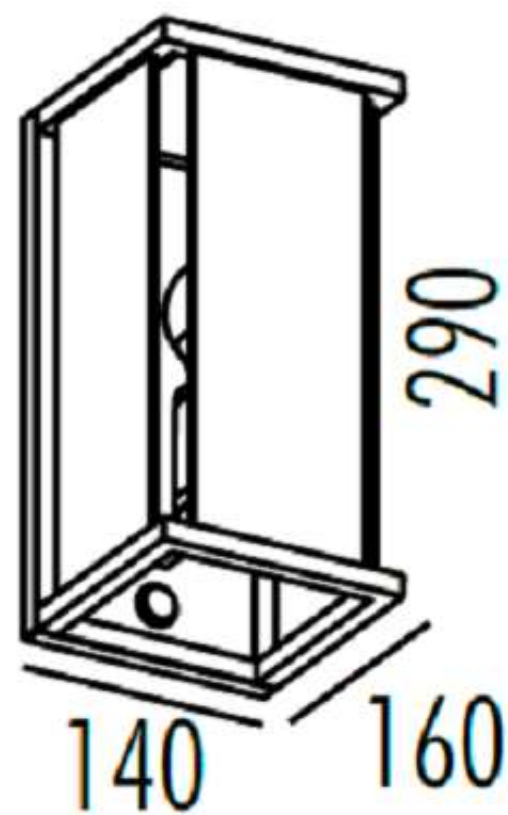

EHH1465 - Kensington Outdoor Wall Light - E27 - Graphite with Sensor

Description

Kensington 240v LED outdoor wall light features a unique simplistic design and graphite grey, powder coated finish. Illuminate your porch with this stylish entrance lantern, which features a die-cast aluminium frame with tempered, clear glass panels. IP54 rated exterior wall light ideal for London town house or outside the front of a modern apartment. Choose from our selection of LED filament ES-E27, dimmable LED lamps.

Colour/ Finish	Graphite Grey powder coated aluminium
Exterior Dimensions	Body 140mm wide x 290mm tall, 160mm deep.

240v E27	Wide beam	
IP54	Retrofit LED	Dimmable

Screw back plate onto wall, Seal wall fixing holes with silicon sealant. Mount light onto to back plate with grub screw fixings (supplied.) Easy lamp installation from the bottom of the fitting.