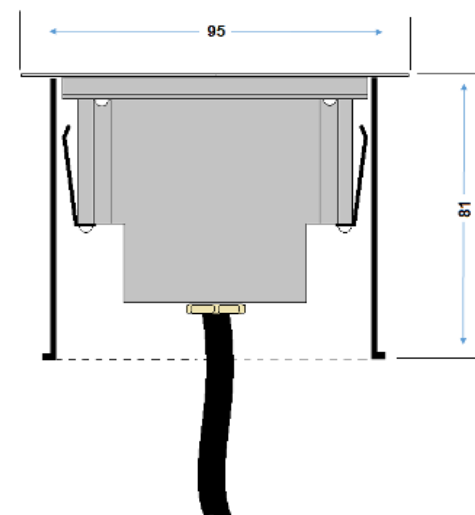

Installation guidelines

The plastic sleeve is built into the wall during construction or retrofitted into a hole cut with a coring bit the light pushes into the tube, where it is held firmly in place by spring clips, leaving a front plate with no visible fixing screws. Recess depth 81mm.

Using a single RCD for large numbers of 240v fittings is not recommended due to the risk of nuisance tripping. We advise the use of separate RCD protection for each circuit and a maximum of 12 fittings per RCD.