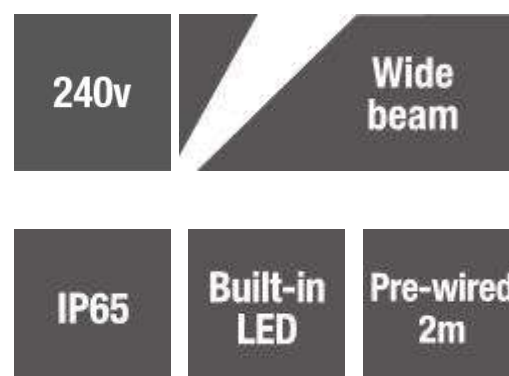

Electrical data	240v, 3w 54 Lumens. 3000k. 64° beam angle
Colour/ Finish	304 Grade Stainless Steel top with an Aluminium body.
Exterior Dimensions	95mm x 81mm.