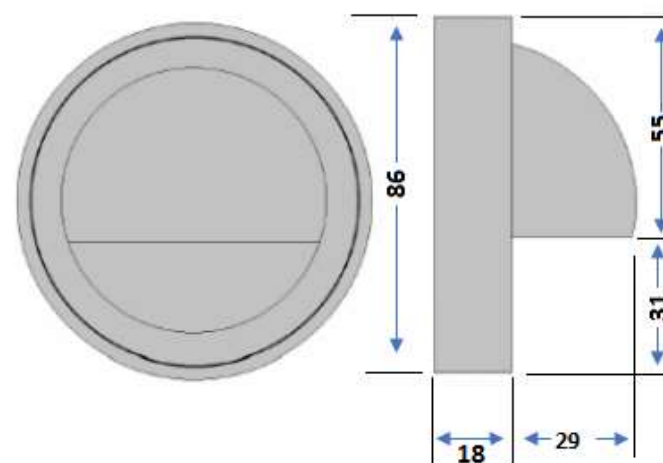

Elipta P3R- Elipta Vela Steplight - 12v - Bronze Finished Brass Body

Description

Elipta Vela is a compact 12 volt surface mount garden light, ideal for lighting steps, or around terraces and decking areas where recessing a light is impractical, and glare protection is important. Vela may be used with G4 Capsule LED lamps. Vela is fitted with a 1.5m cable with IP44 Plug&Play connector for easy installation with a range of Plug&Play transformers and accessories.

Electrical	Retro-fit 12v CAPLED or CAPDISC3WW
Colour/ Finish	Bronze finish on solid brass
Exterior Dimensions	86mm diameter and 47mm deep

12v	Pre-wired 1.5m	Plug & Play
IP65	Retrofit LED	

Installation guidelines

1.5m of 2 core cable with male IP44 2-pin input connector to plug into a Plug&Play transformer.

2 YEAR WARRANTY

Solid brass body
Lacquered bronze finish

Exclusions: Damage by machinery, animals or the use of incorrect cleaning materials. Corrosion due to exposure to salt or chlorine. Damage due to incorrect installation practices. Responsibility for 3rd party cost; indirect or consequential loss