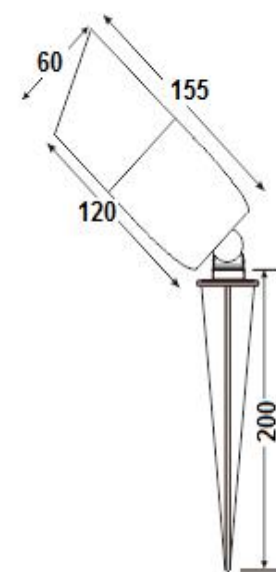

Elipta PG8B- Taurus II Spike Spotlight - 12v - Black

Description

Elipta PG8B is a modern style textured black powder-coated aluminium garden LED spotlight. Accepts MR16 LED lamps (purchase separately) and supplied with a plastic finned spike. Tempered glass lens. Locking knuckle mechanism to hold the focus of the light and a deep glare shield to hide the light source from view, even close to path or patio.

Colour/ Finish	Black powder coated aluminium.
Exterior Dimensions	155mm x 60mm, not including 200mm spike.

IP56	Retrofit LED	12v MR16	Dimmable
12v Pre-wired 1.5m	Beam 15°-120°	Plug & Play	

Installation guidelines

Connects to Plug&Play transformer via Plug&Play extensions cables, 3 or 5 way adaptors or junction box. An IP68 connection may be achieved by using either the GLWJB IP68 junction box or GLWCC waterproof cable connector.