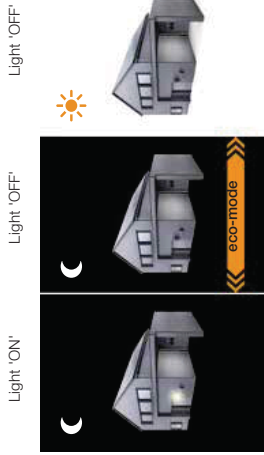

NightMatic:3000 Vario

Automatically switches light 'ON' and 'OFF':

Saving no end of energy.

Did I turn the light 'OFF'? Or did I forget to? With the NightMatic 3000 Vario, this question's not an issue any more. When it's dark it takes care of switching the outside light 'ON' and 'OFF' all by itself. But that's not all. The intelligent night-economy mode automatically switches the light 'OFF' after a programmable time and back 'ON' again in the early hours between 4 and 6 o'clock. The photo-cell controller feels most at home on your property, on the front of a building or in a shop window.

Twilight switch
+ eco-mode

IP54

1000W
max.

0,5 - 10 lux

energy
saving

3 JAHRE
GARANTIE

functional
warranty

EAN NightMatic:3000 Vario white	4007841 550615
EAN NightMatic:3000 Vario black	4007841 550516
Type	photo-cell controller
Dimensions (h x w x d)	89 x 74 x 37 mm
Power supply	230 - 240V/50Hz
Where to use	outdoors
Installation	wall
Max. output (uncorrected, inductive, cos φ = 0,5, e.g. fluorescent lamps)	1,000 W
Response brightness	approx. 0,5 - 10 lux / at press of button
Night economy mode	variable night 'OFF' time
Intrinsic power consumption	< 0,8 W
IP rating	IP54
Protection class	II

For wall mounting

white

black

UV-resistant plastic