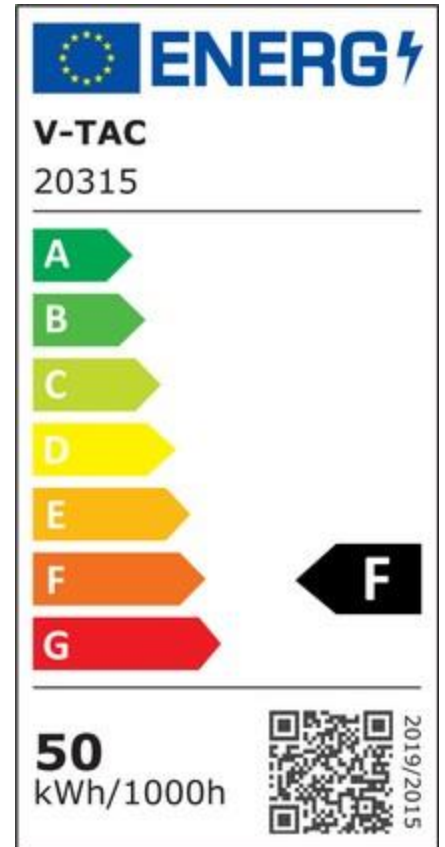

General Information

LED Chip

SMD Samsung Chip

Lifespan

25 000 hrs

Electrical Data

Wattage

50W

Voltage

AC:220-240V

Frequency

50Hz

Power Factor

>0.9

Technical Data

Beam angle°

100°

Light color

White

Color Temperature

6500K

Luminous flux (lm)

4000 lm

Color Rendering Index CRI

>80

Body Details

Body Colour

Black

Material

Diecast Aluminium

Capabilities

IP Rating

IP65

Starting Time 100% ON

0.001 sec (instant on)

Color stability

<6

On/Off cycles

>15000

Working conditions

Not suitable for use in extreme conditions. Normal working conditions is -20° +40°