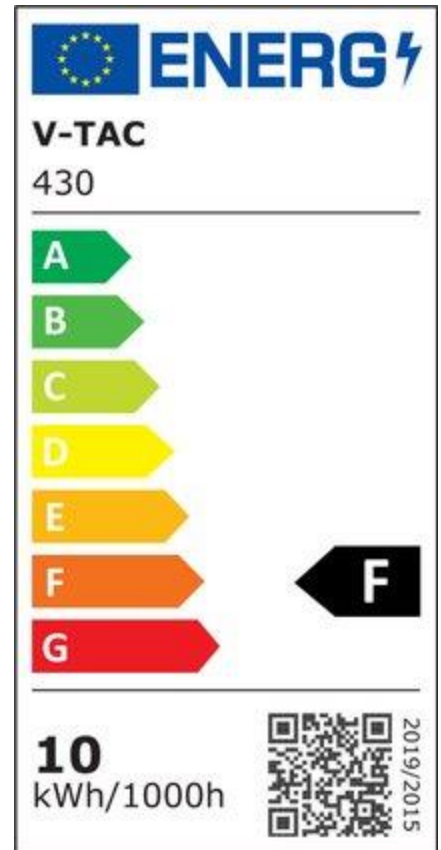

General Information

LED Chip

SAMSUNG Chip

Lifespan

30 000 hrs

Electrical Data

Wattage

10W

Voltage

AC: 220-240V

Frequency

50Hz

Power Factor

>0.9

Technical Data

Light color

Warm White

Color Temperature

3000K

Luminous flux (lm)

800 lm

Color Rendering Index CRI >80

Body Details

Material

Die cast aluminum

Body Colour

Grey

Capabilities

Starting Time 100% ON 0.001 sec (instant on)

Color stability <6

Luminous intensity, Cd 254.64 Cd Max.

On/Off cycles >15000

IP Rating IP65

IK Rating IK05