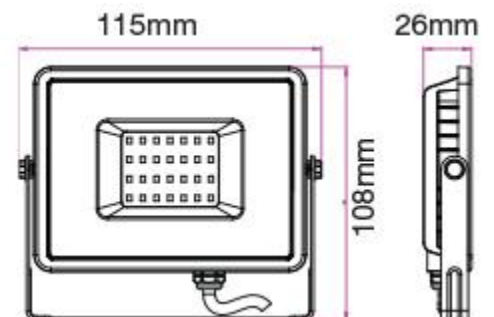

IP Rating IP65

IK Rating IK05

Dimensions

Size

115 x 108 x 26 mm

Product Data

Order code

425