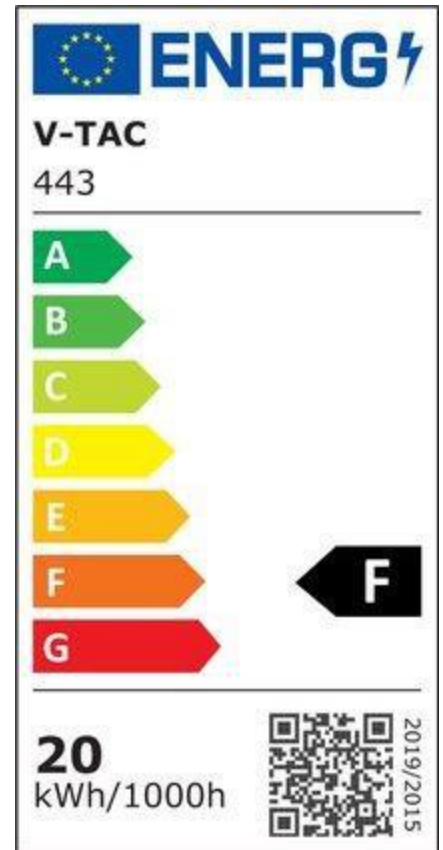

General Information

LED Chip

SAMSUNG Chip

Lifespan

30 000 hrs

Electrical Data

Wattage

20W

Voltage

AC: 220-240V

Frequency 50Hz

Power Factor >0.9

Technical Data

Light color

Natural White

Color Temperature

4000K

Luminous flux (lm)

1600 lm

Color Rendering Index CRI

>80

Body Details

Material

Die cast aluminum

Body Colour White

Capabilities

Starting Time 100% ON

0.001 sec (instant on)

Color stability <6

Luminous intensity, Cd 509.29 Cd Max.

On/Off cycles >15000

IP Rating IP65

IK Rating IK05