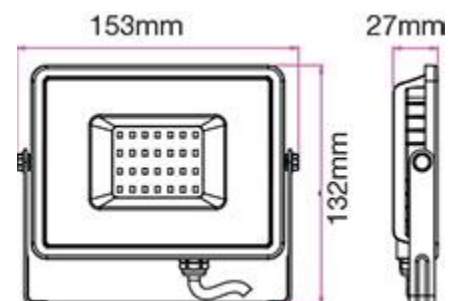

IK Rating IK05

Dimensions

Size

153 x 132 x 27 mm

Product Data Order

code

443

Product code