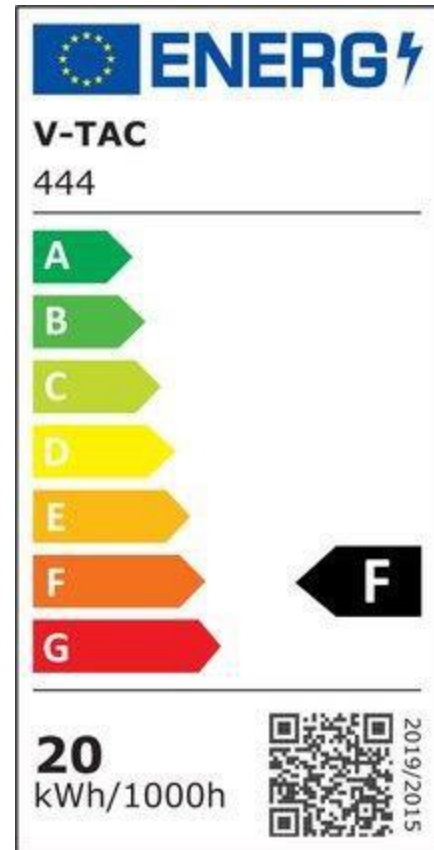

General Information

LED Chip

SAMSUNG Chip

Lifespan

30 000 hrs

Electrical Data

Wattage

20W

Voltage

AC: 220-240V

Frequency

50Hz

Power Factor

>0.9

Technical Data

Light color

White

Color Temperature

6400K

Luminous flux (lm)

1600 lm

Color Rendering Index CRI >80

Body Details

Material

Die cast aluminum

Body Colour

White

Capabilities

Starting Time 100% ON

0.001 sec (instant on)

Color stability <6

Luminous intensity, Cd 509.29 Cd Max.

On/Off cycles >15000

IP Rating IP65

IK Rating IK05