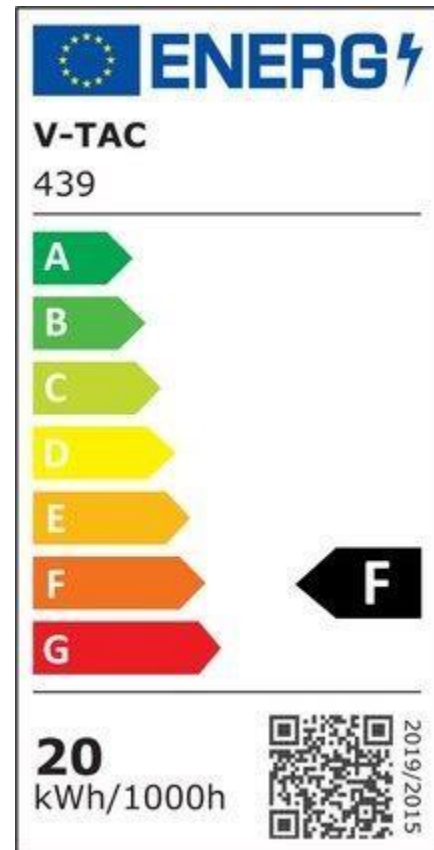

General Information

LED Chip

SAMSUNG Chip

Lifespan

30 000 hrs

Electrical Data

Wattage

20W

Voltage

AC: 220-240V

Frequency

50Hz

Power Factor

>0.9

Technical Data

Light color

Warm White

Color Temperature

3000K

Luminous flux (lm)

1600 lm

Color Rendering Index CRI >80

Body Details

Material

Die cast aluminum

Body Colour

Black

Capabilities

Starting Time 100% ON

0.001 sec (instant on)

Color stability <6

Luminous intensity, Cd 509.29 Cd Max.

On/Off cycles >15000

IP Rating IP65

IK Rating IK05