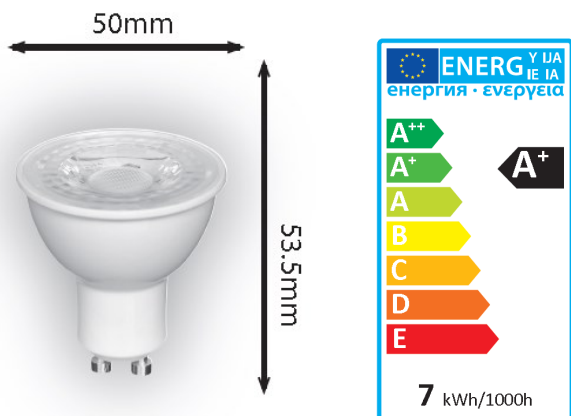

### PRODUCT FEATURES

- True warm white 2700k colour
- Integrated heat sink for excellent heat efficiency
- Retrofit lamp for easy installation
- Up to 85% energy saving over Halogen lamps
- High quality chip and driver for long life expectancy

Product SKU	AFFGU10202
Wattage	7w
Voltage	220-240v
CAP	GU10
Cover	Clear
Lumens (lm)	550lm
Colour Temperature (k)	2700k
Equivalent Wattage	75w
Life Time	25,000 hours
Switching Cycles	15,000 hours
Energy Rating	A+
Dimmable?	Dimmable

Beam Angle	35°
PF	>0.5
CRI (Ra)	80
Protection Class	IP20
Body Material	Aluminium & Plastic
Operational temperature	-20° - +40° C
Product Dimensions (LxD)	50 x 53.5mm
Product weight	43g
Inner Carton Quantity	10 units
Outer Carton Quantity	100 units
Minimum Order Quantity	10 units
Warranty	3 years