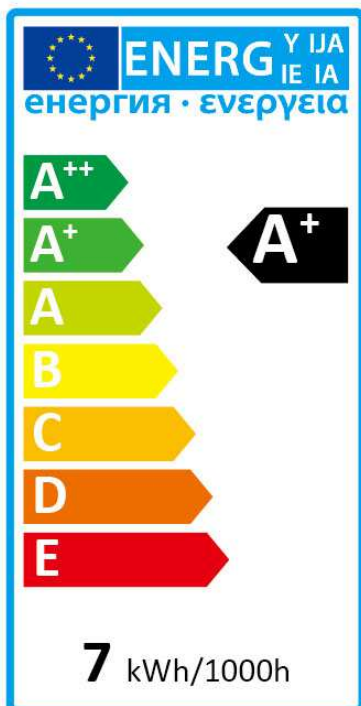

# 6.5w Candle | E14 | 2700K | 470lm | 25,000 hrs

Product Code	LED0013
Wattage	6.5w
Voltage	220-240v
CAP	E14
Cover	Opal
Lumens (lm)	470lm
Colour Temperature (k)	2700k
Colour	Warm White
Equivalent Wattage	40w
Life Time	25,000 hours
Switching Cycles	40,000 hours
Energy Rating	A+
Dimmable?	Yes
Beam Angle	240°
PF	>0.5
CRI (Ra)	80
Protection Class	IP20
Body Material	Thermal Plastic
Operational temperature	-20° - +40° C
Product Dimensions (LxD)	112 x 38mm
Product weight	75g
Inner Carton Quantity	10 units
Outer Carton Quantity	100 units
Minimum Order Quantity	10 units
Warranty	3 years