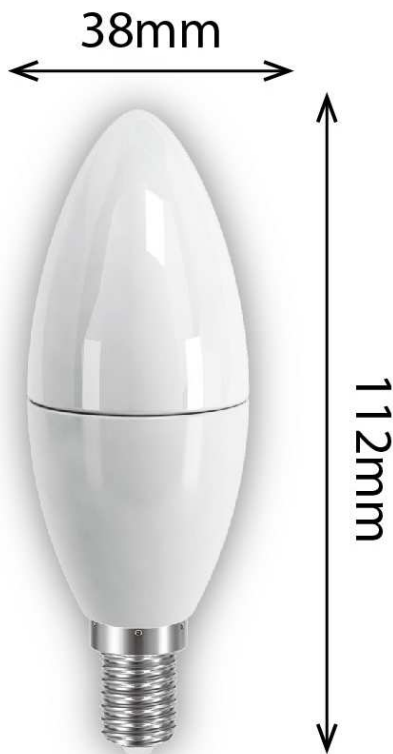

# 6.5w Candle | E14 | 2700K | 470lm | 25,000 hrs

Product Code	LED0013
Wattage	6.5w
Voltage	220-240v
CAP	E14
Cover	Opal
Lumens (lm)	470lm
Colour Temperature (k)	2700k
Colour	Warm White
Equivalent Wattage	40w
Life Time	25,000 hours
Switching Cycles	40,000 hours
Energy Rating	A+
Dimmable?	Yes
Beam Angle	240°
PF	>0.5
CRI (Ra)	80
Protection Class	IP20
Body Material	Thermal Plastic
Operational temperature	-20° - +40° C
Product Dimensions (LxD)	112 x 38mm
Product weight	75g
Inner Carton Quantity	10 units
Outer Carton Quantity	100 units
Minimum Order Quantity	10 units
Warranty	3 years